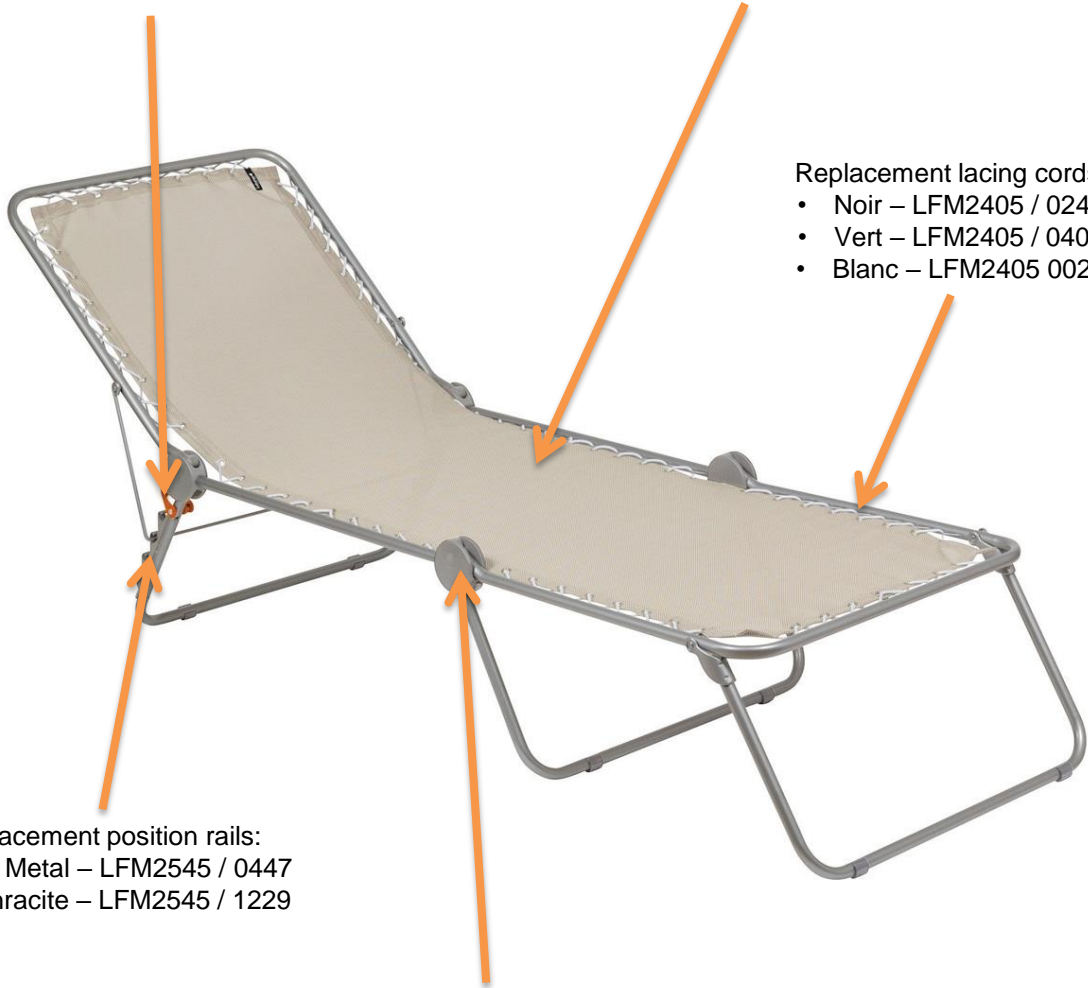

Replacement security clips:

- Neutre – LFM2363 / 0400

Replacement Batyline Luxe set:

- White – LFM1899 / 0674

Replacement lacing cords:

- Noir – LFM2405 / 0247
- Vert – LFM2405 / 0401
- Blanc – LFM2405 0020

Replacement position rails:

- Gris Metal – LFM2545 / 0447
- Anthracite – LFM2545 / 1229

Replacement joint articulation:

- Gris Metal – LFM1548 / 0447
- Anthracite – LFM1548 / 1229

SIESTA L

LFM2293

PHILIP MORRIS & SON